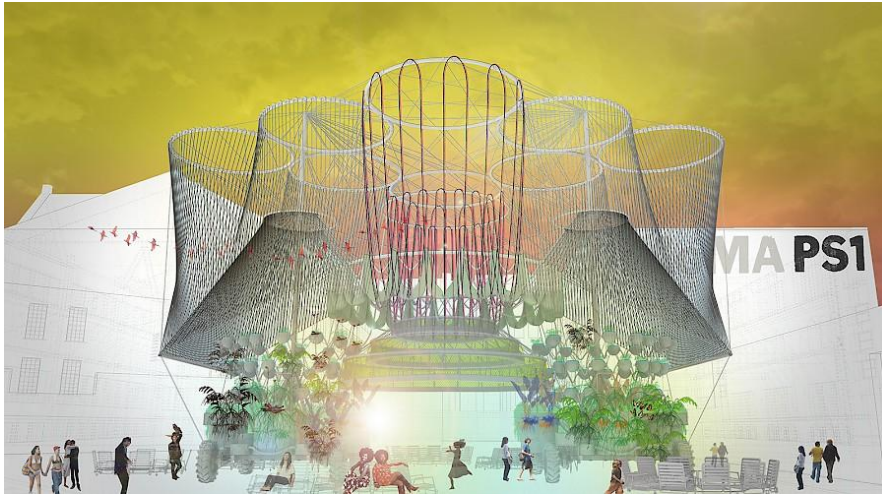

COSMO by Andres Jaque / Office for Political Innovation

The Spanish architect is the winner of the MoMA PS1 Young Architects Program (YAP) in New York.

Now in its 16th edition, the Young Architects Program at MoMA and MoMA PS1 has been committed to offering emerging architectural talent the opportunity to design and present innovative projects, challenging each year's winners to develop creative designs for a temporary, outdoor installation at MoMA PS1 that provides shade, seating, and water. The architects must also work within guidelines that address environmental issues, including sustainability and recycling. Andrés Jaque, drawn from among five finalists, will design a temporary urban landscape for the 2015 Warm Up summer music series in MoMA PS1's outdoor courtyard.

The winning project, *COSMO* opens at MoMA PS1 in Long Island City in late June. This year's unique construction, *COSMO*, will be a moveable artifact, made out of customized irrigation components, to make visible and enjoyable the so-far hidden urbanism of pipes we live by. An assemblage of ecosystems, based on advanced environmental design, *COSMO* is engineered to filter and purify 3,000 gallons of water, eliminating suspended particles and nitrates, balancing the PH, and increasing the level of dissolved oxygen. It takes four days for the 3,000 gallons of water to become purified, then the cycle continues with the same body of water, becoming more purified with every cycle.

Andrés Jaque addresses the statistic put forth by the United Nations, estimating that by 2025 two thirds of the global population will live in countries that lack sufficient water. *COSMO* is designed as both an offline and an online prototype. Its purpose is to trigger awareness, and to be